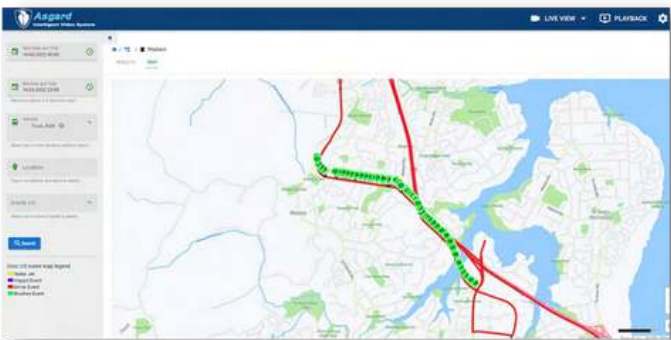

## Specific Address Search

Search for video footage from a specific street address, suburb or state, and further refine with a date and time range.

Provide video evidence of proof of service.

## Map Trails

The map view can show single or multiple trails of vehicles whose metadata has been loaded into the database. An address search is performed along the trail, not just an event.