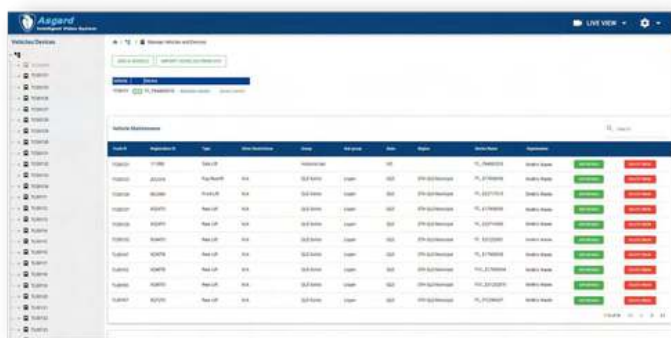

## Specific Events Search

Drill-down to footage of specific events such as bin lifts, impacts, theft or vandalism, braking, reversing, left or right turning, lane departure or other customisable events specific to your business.

## Specific Address Search

Search for video footage from a specific street address, suburb or state, and further refine with a date and time range.

Provide video evidence of proof of service.

## Map Trails

The map view can show single or multiple trails of vehicles whose metadata has been loaded into the database. An address search is performed along the trail, not just an event.