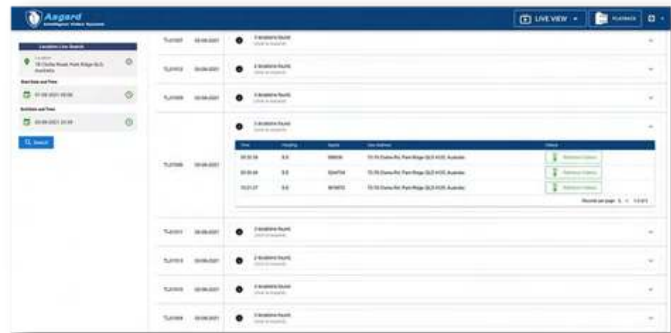

Specific Address Search

Search for video footage from a specific street address, suburb or state, and further refine with a date and time range.

Provide video evidence of proof of service.