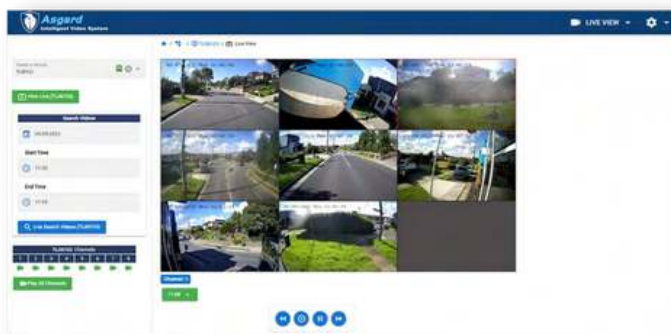

Live View

View live footage from any vehicle in your Asgard portal at any time.

See multiple angles in real-time.