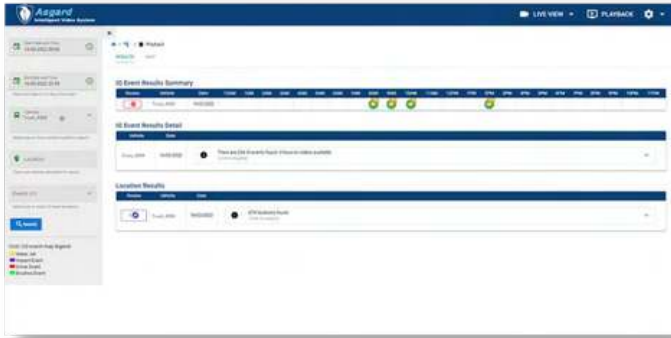

## How Does it Work?

Using cameras to capture multiple angles around the vehicle, footage is uploaded to the cloud via 4G or Wi-Fi, and can be accessed via the Asgard portal.

Key event markers can be inserted in the video metadata that enables fast search and playback. The triggers for these event markers include time, location, g-force, relay contacts, vehicle status, driver status, and each event can be configured to accurately mark the required video.

## Capture and Analyse

Asgard can be used to capture, search and analyse a number of driver behaviours and vehicle events. It brings accountability and proof of service to your business while keeping your drivers safe and compliant.

### Monitor and Respond to Driver Behaviour

- ✓ Fatigue driving
- ✓ Mobile phone use
- ✓ Smoking
- ✓ Distraction
- ✓ Unbuckled seatbelts
- ✓ Driver exception
- ✓ Wearing sunglasses
- ✓ Customisable behaviours

### Monitor and Respond to Vehicle Events

- ✓ Left/right turning
- ✓ Braking
- ✓ Reversing
- ✓ Lane departure
- ✓ Impacts
- ✓ Bin lifts
- ✓ Theft or vandalism
- ✓ Customisable events