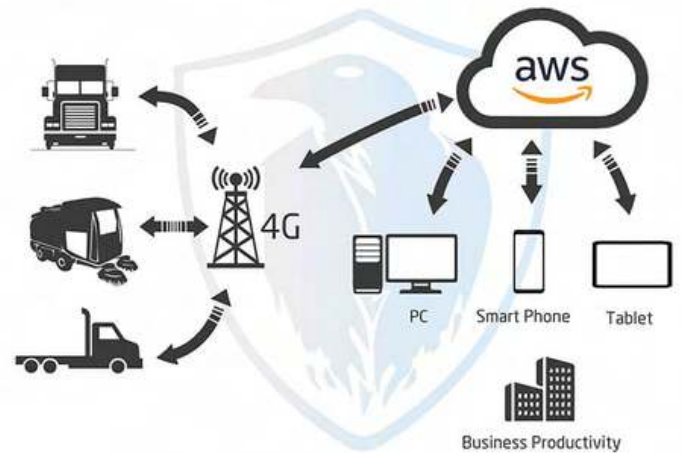

## Suitable for all Heavy Vehicle Businesses

- ✓ Council services
- ✓ Waste management
- ✓ Goods transport
- ✓ Service vehicles
- ✓ Mining vehicles
- ✓ Emergency services

## How Does it Work?

Using cameras to capture multiple angles around the vehicle, footage is uploaded to the cloud via 4G or Wi-Fi, and can be accessed via the Asgard portal.

Key event markers can be inserted in the video metadata that enables fast search and playback. The triggers for these event markers include time, location, g-force, relay contacts, vehicle status, driver status, and each event can be configured to accurately mark the required video.